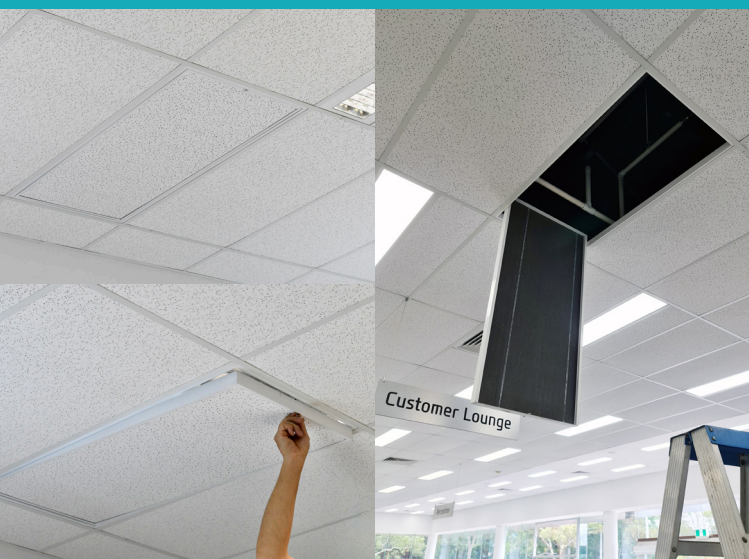

ASTROTM

CEILING ACCESS PANELS

Tired of tiles crumbling and making a mess?

Put more hours into your day with our easy-install access panels, designed to make your job safer and save you time. Our panels are designed to create a quick, easier and cleaner way to access your ceiling.

Making grid ceiling access easy, quick and hassle-free, through innovative design

Australian made and owned, easy access ceiling panels for commercial properties.

A one-stop solution.
Cleaner. Easier. Safer to install.